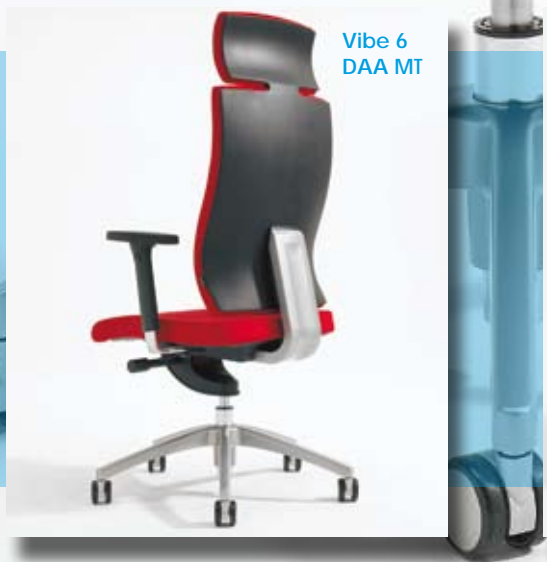

VERCO

Vibe

designed by Roger Webb Associates

Vibe 6
DAA MT

Vibe 6
DAA MT

Available with a full plastic back shell, fully upholstered or with a show wood outer back, Vibe can be tailored to suit most environments.

With a choice of two back heights and a generously proportioned seat with carefully tailored upholstery, Vibe is simple in form and light in design providing an elegant seating solution for the modern office.