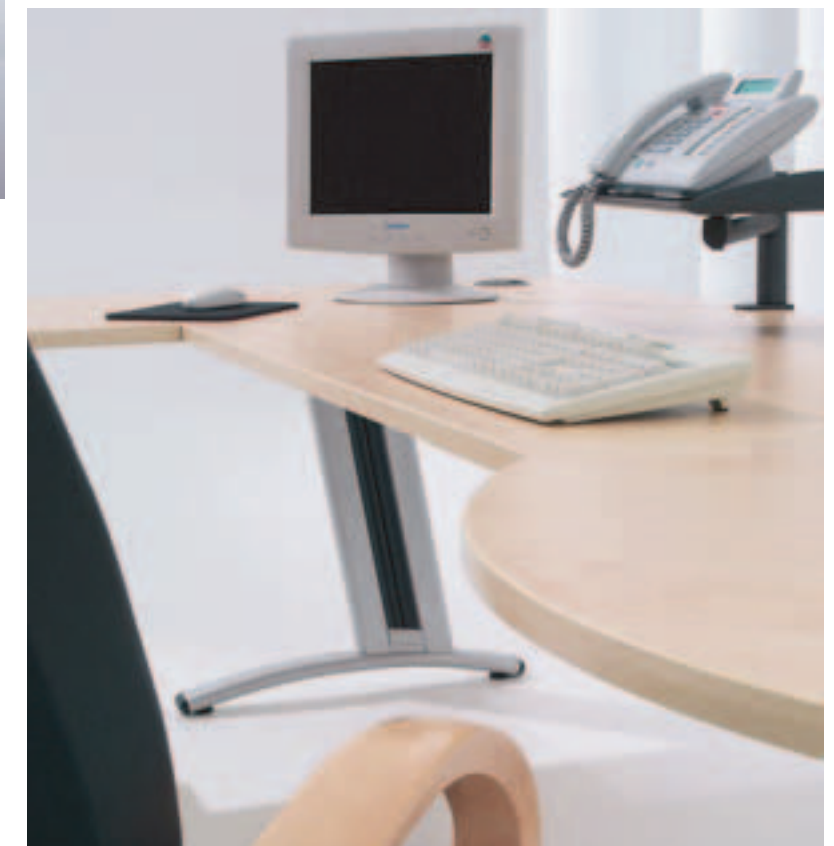

Available in a choice of three MFC finishes; Oak, Beech and Maple, VISUAL Desking provides the durability, **reliability** and flexibility required by any modern office environment.