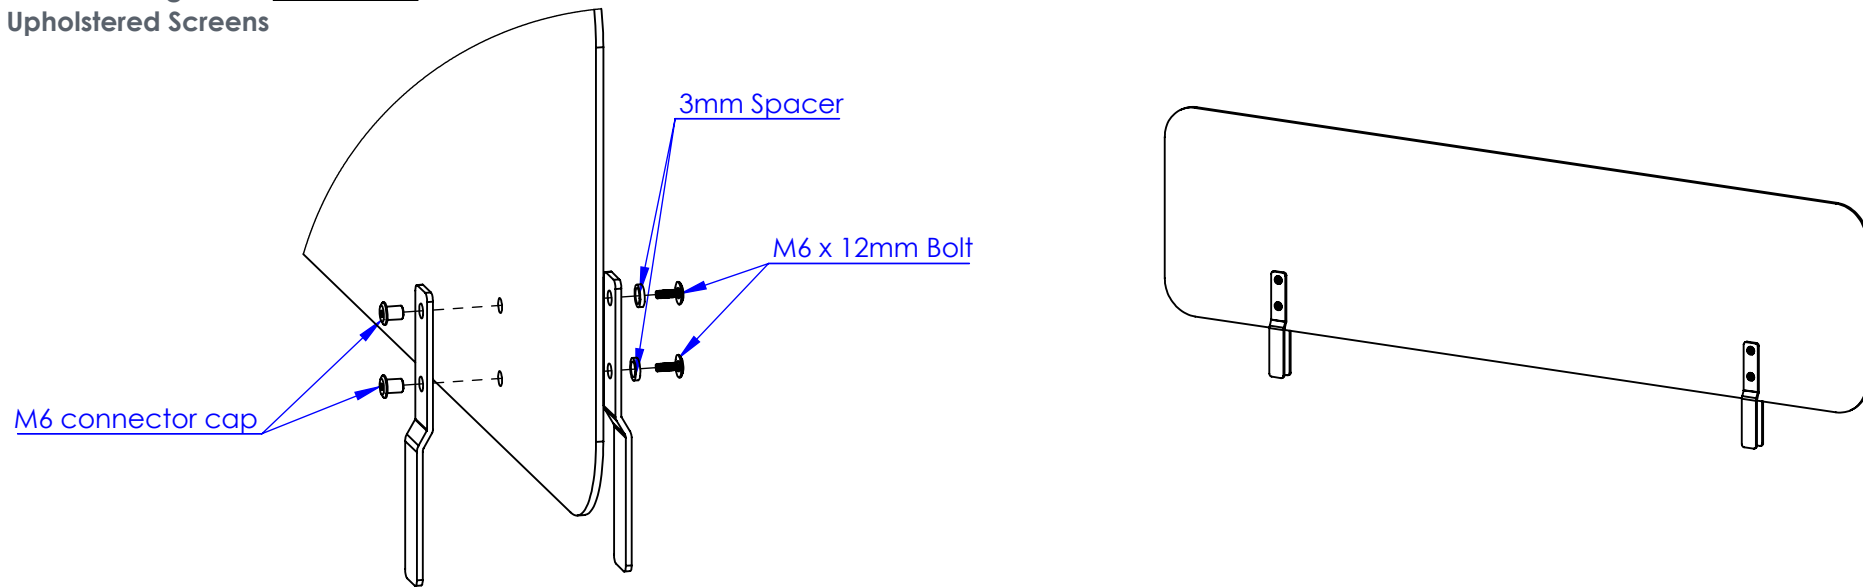

5mm Acrylic DSAO Screen.
Bracket fitting to suit 18mm DNA
Upholstered Screens

Method

- loosley fit the brackets as shown
- slide the add on screen over the existing screen.
- pinch up the top bolt
- tighten the lower bolt until secure