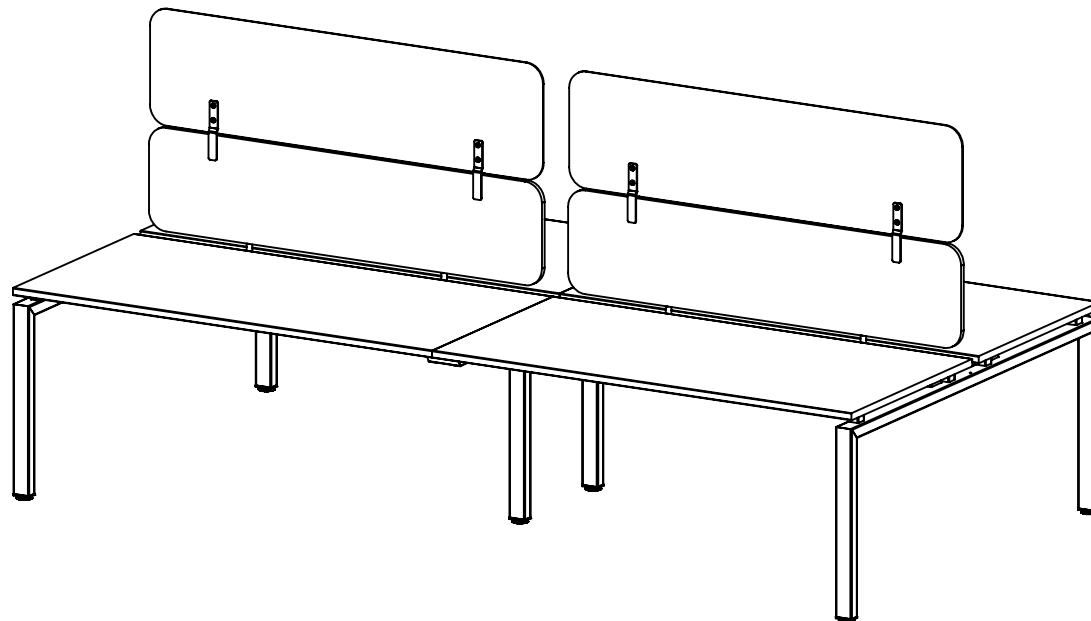

5mm Acrylic DSAO Screen.
Bracket fitting to suit 18mm DNA
Upholstered Screens

Method

- loosley fit the brackets as shown
- slide the add on screen over the existing screen.
- pinch up the top bolt
- tighten the lower bolt until secure