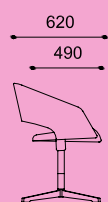

Weight: 10 Kg

Material Required: 1.6 m

Weight: 11 Kg

Material Required: 1.6 m

VERCO Office Furniture Limited
 Chapel Lane Sands High Wycombe
 Buckinghamshire HP12 4BG
 t. 01494 448000
 f. 01494 464216
 e. sales@verco.co.uk
 www.verco.co.uk