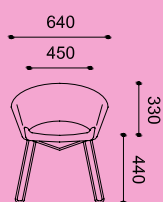

Weight: 10 Kg

Material Required: 1.6 m

Weight: 11 Kg

Material Required: 1.6 m

VERCO Office Furniture Limited
 Chapel Lane Sands High Wycombe
 Buckinghamshire HP12 4BG
 t. 01494 448000
 f. 01494 464216
 e. sales@verco.co.uk
 www.verco.co.uk