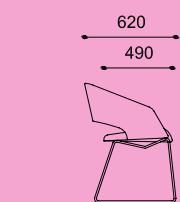

VERCO

Song

designed by **Simon Pengelly**

Song was inspired by a moment of pure creativity, capturing the simplicity and beauty of good seating. The Song tub chair provides a compact but supremely comfortable solution for break-out and informal meeting areas.

Weight: 10 Kg

Material Required: 1.6 m

Weight: 11 Kg

Material Required: 1.6 m

VERCO Office Furniture Limited
 Chapel Lane Sands High Wycombe
 Buckinghamshire HP12 4BG
 t. 01494 448000
 f. 01494 464216
 e. sales@verco.co.uk
 www.verco.co.uk