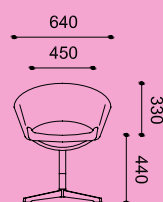

Weight: 10 Kg

Material Required: 1.6 m

Weight: 11 Kg

Material Required: 1.6 m

VERCO Office Furniture Limited
 Chapel Lane Sands High Wycombe
 Buckinghamshire HP12 4BG
 t. 01494 448000
 f. 01494 464216
 e. sales@verco.co.uk
 www.verco.co.uk