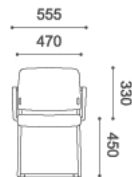

Weight: 10 Kg

Material Required: 0.5 m

Weight: 10 Kg

Material Required: 0.5 m

VERCO Office Furniture Limited
 Chapel Lane Sands High Wycombe Buckinghamshire HP12 4BG
 t. 01494 448000
 f. 01494 464216
 e. sales@verco.co.uk
 www.verco.co.uk