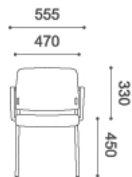

Weight: 10 Kg

Material Required: 0.5 m

Weight: 10 Kg

Material Required: 0.5 m

VERCO Office Furniture Limited
 Chapel Lane Sands High Wycombe Buckinghamshire HP12 4BG
 t. 01494 448000
 f. 01494 464216
 e. sales@verco.co.uk
 www.verco.co.uk