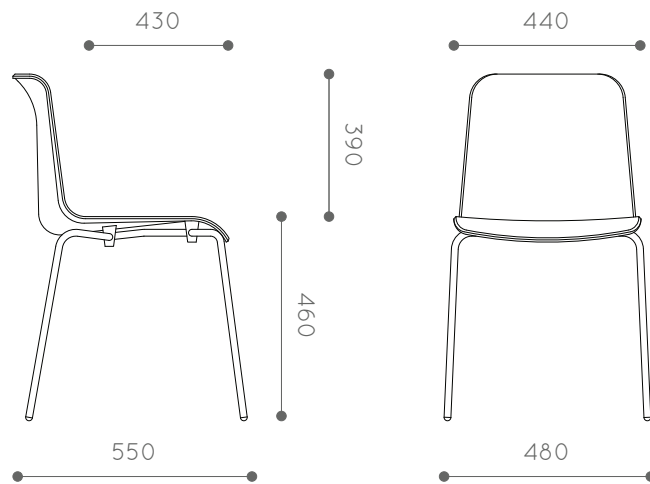

spectrum_ plastic colours

Verco Office Furniture Limited
Chapel Lane, High Wycombe
Buckinghamshire HP12 4BG

t. +44 (0) 1494 448 000
info@verco.co.uk

Verco London
Ground Floor East, Clerkenwell House
67 Clerkenwell Road, London EC1R 5BL

t. +44 (0) 207 404 0428
www.verco.co.uk