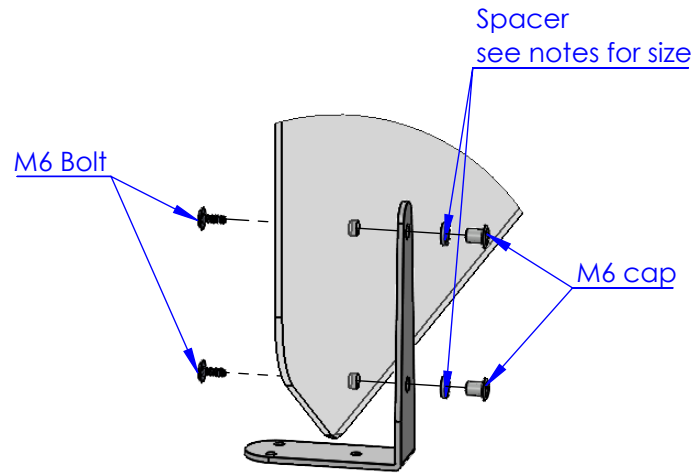

**Blade screen -  
End fixing brackets  
Full Oblique bench depth**

DETAIL A  
SCALE 1 : 5

Notes:  
Spacer size dependent  
upon screen material  
5mm Acrylic - 7.5mm Spacer  
10mm TWP - 3mm Spacer

**Blade screen -  
Middle fixing brackets  
Full Oblique bench depth**

DETAIL A  
SCALE 1 : 5  
FRONT BRACKET

DETAIL B  
SCALE 1 : 5  
REAR BRACKET

High Blade Screen  
Full Bench Depth Screen - fitting instructions

**verco.**

t: +44 (0) 448000 w: verco.co.uk