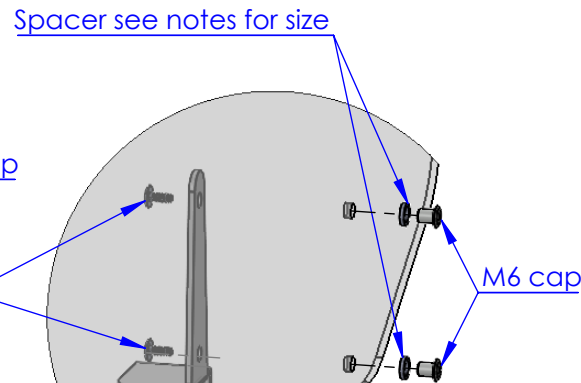

**Blade screen -  
End fixing brackets  
Full Oblique bench depth**

DETAIL A  
SCALE 1 : 5

Notes:  
Spacer size dependent  
upon screen material  
5mm Acrylic - 7.5mm Spacer  
10mm TWP - 3mm Spacer

**Blade screen -  
Middle fixing brackets  
Full Oblique bench depth**

DETAIL A  
SCALE 1 : 5  
FRONT BRACKET

DETAIL B  
SCALE 1 : 5  
REAR BRACKET

High Blade Screen  
Full Bench Depth Screen - fitting instructions

**verco.**

t: +44 (0) 448000 w: verco.co.uk