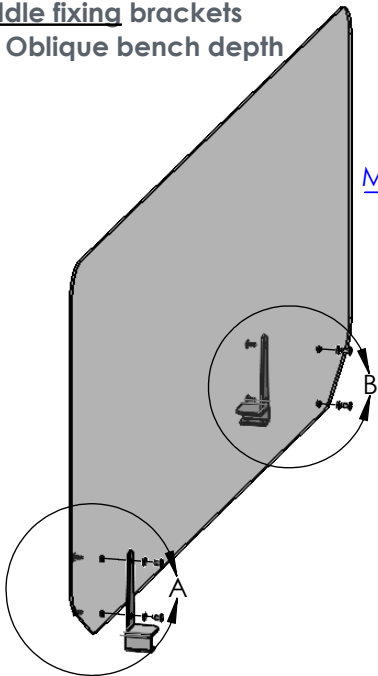

**Blade screen -  
End fixing brackets  
Full Oblique bench depth**

DETAIL A  
SCALE 1 : 5

Notes:  
Spacer size dependent  
upon screen material  
5mm Acrylic - 7.5mm Spacer  
10mm TWP - 3mm Spacer

**Blade screen -  
Middle fixing brackets  
Full Oblique bench depth**

DETAIL A  
SCALE 1 : 5  
FRONT BRACKET

DETAIL B  
SCALE 1 : 5  
REAR BRACKET

High Blade Screen  
Full Bench Depth Screen - fitting instructions

**verco.**

t: +44 (0) 448000 w: verco.co.uk