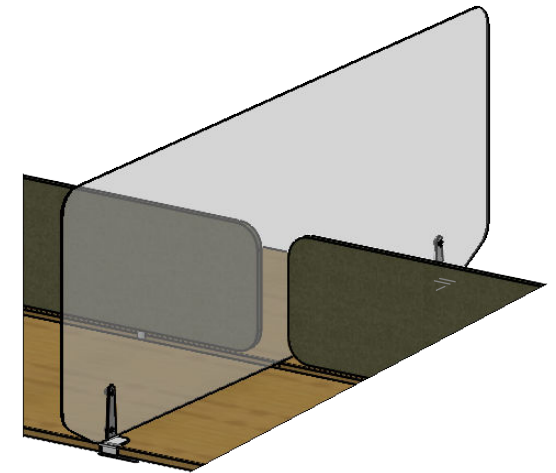

**Blade screen -  
End fixing brackets  
Full Oblique bench depth**

DETAIL A  
SCALE 1 : 5

Notes:  
Spacer size dependent  
upon screen material  
5mm Acrylic - 7.5mm Spacer  
10mm TWP - 3mm Spacer

**Blade screen -  
Middle fixing brackets  
Full Oblique bench depth**

DETAIL A  
SCALE 1 : 5  
FRONT BRACKET

DETAIL B  
SCALE 1 : 5  
REAR BRACKET

High Blade Screen  
Full Bench Depth Screen - fitting instructions

**verco.**

t: +44 (0) 448000 w: verco.co.uk