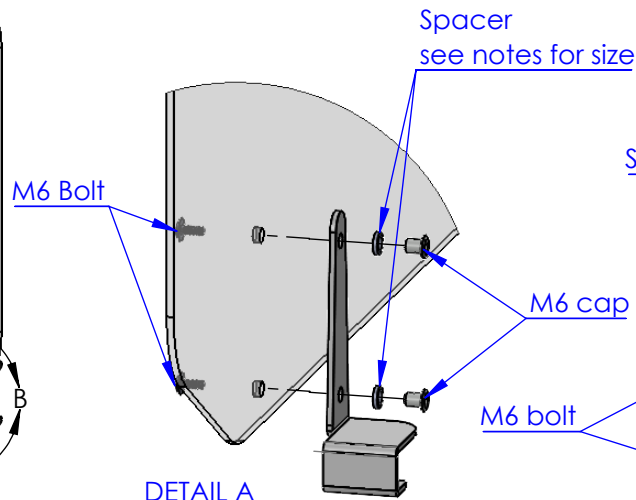

**Blade screen -  
End fixing brackets  
Full Oblique bench depth**

DETAIL A  
SCALE 1 : 5

Notes:  
Spacer size dependent  
upon screen material  
5mm Acrylic - 7.5mm Spacer  
10mm TWP - 3mm Spacer

**Blade screen -  
Middle fixing brackets  
Full Oblique bench depth**

DETAIL A  
SCALE 1 : 5  
FRONT BRACKET

DETAIL B  
SCALE 1 : 5  
REAR BRACKET

High Blade Screen  
Full Bench Depth Screen - fitting instructions

**verco.**

t: +44 (0) 448000 w: verco.co.uk