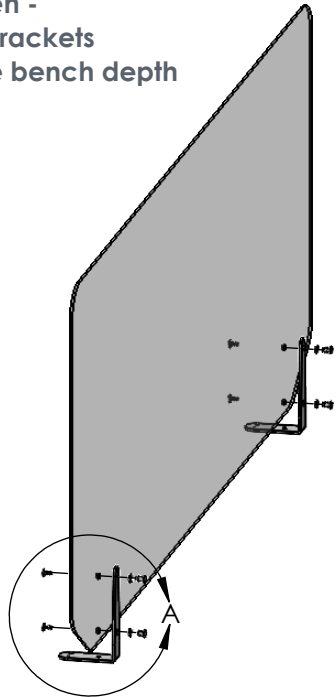

**Blade screen -  
End fixing brackets  
Full Oblique bench depth**

DETAIL A  
SCALE 1 : 5

Notes:  
Spacer size dependent  
upon screen material  
5mm Acrylic - 7.5mm Spacer  
10mm TWP - 3mm Spacer

**Blade screen -  
Middle fixing brackets  
Full Oblique bench depth**

DETAIL A  
SCALE 1 : 5  
FRONT BRACKET

DETAIL B  
SCALE 1 : 5  
REAR BRACKET

High Blade Screen  
Full Bench Depth Screen - fitting instructions

**verco.**

t: +44 (0) 448000 w: verco.co.uk