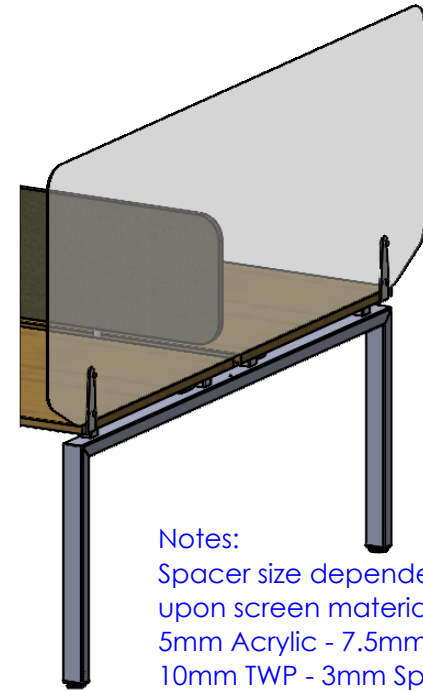

**Blade screen -  
End fixing brackets  
Full Oblique bench depth**

DETAIL A  
SCALE 1 : 5

Notes:  
Spacer size dependent  
upon screen material  
5mm Acrylic - 7.5mm Spacer  
10mm TWP - 3mm Spacer

**Blade screen -  
Middle fixing brackets  
Full Oblique bench depth**

DETAIL A  
SCALE 1 : 5  
FRONT BRACKET

DETAIL B  
SCALE 1 : 5  
REAR BRACKET

High Blade Screen  
Full Bench Depth Screen - fitting instructions

**verco.**

t: +44 (0) 448000 w: verco.co.uk