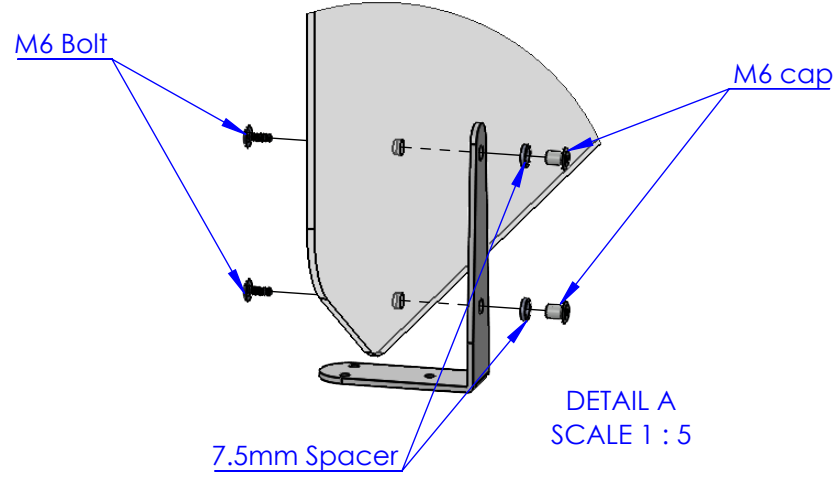

Blade screen -  
End fixing brackets  
 Single depth Oblique desk

DETAIL A  
 SCALE 1 : 5

Blade screen -  
Middle fixing brackets  
 Single depth Oblique desk

Detail A  
 Scale 1 : 6  
 FRONT BRACKET

Detail B  
 Scale 1 : 6  
 REAR BRACKET

High Blade Screen  
 Single Depth, Desk Screen - fitting instructions

**verco.**

t: +44 (0) 448000 w: verco.co.uk