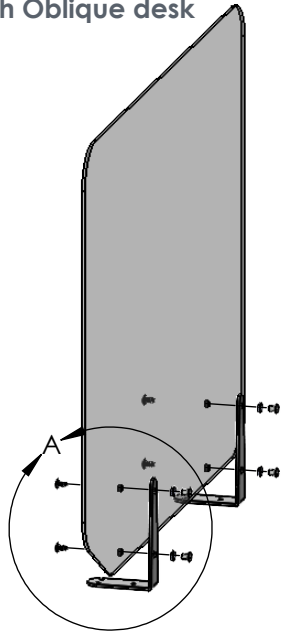

Blade screen -  
End fixing brackets  
 Single depth Oblique desk

DETAIL A  
 SCALE 1 : 5

Blade screen -  
Middle fixing brackets  
 Single depth Oblique desk

Detail A  
 Scale 1 : 6  
 FRONT BRACKET

Detail B  
 Scale 1 : 6  
 REAR BRACKET

High Blade Screen  
 Single Depth, Desk Screen - fitting instructions

**verco.**

t: +44 (0) 448000 w: verco.co.uk