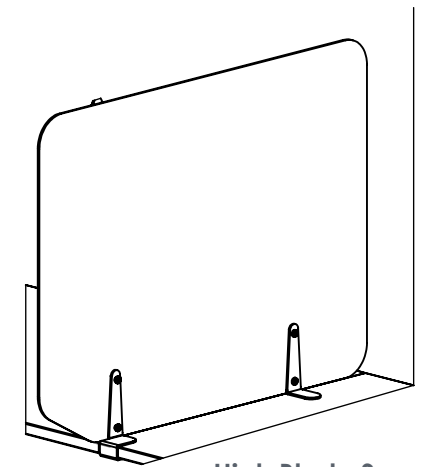

Blade screen -  
End fixing brackets  
 Single depth Oblique desk

DETAIL A  
 SCALE 1 : 5

Blade screen -  
Middle fixing brackets  
 Single depth Oblique desk

Detail A  
 Scale 1 : 6  
 FRONT BRACKET

Detail B  
 Scale 1 : 6  
 REAR BRACKET

High Blade Screen  
 Single Depth, Desk Screen - fitting instructions

**verco.**

t: +44 (0) 448000 w: verco.co.uk