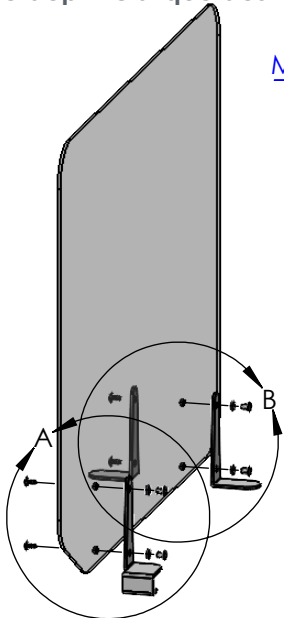

Blade screen -  
End fixing brackets  
 Single depth Oblique desk

DETAIL A  
 SCALE 1 : 5

Blade screen -  
Middle fixing brackets  
 Single depth Oblique desk

Detail A  
 Scale 1 : 6  
 FRONT BRACKET

Detail B  
 Scale 1 : 6  
 REAR BRACKET

High Blade Screen  
 Single Depth, Desk Screen - fitting instructions

**verco.**

t: +44 (0) 448000 w: verco.co.uk