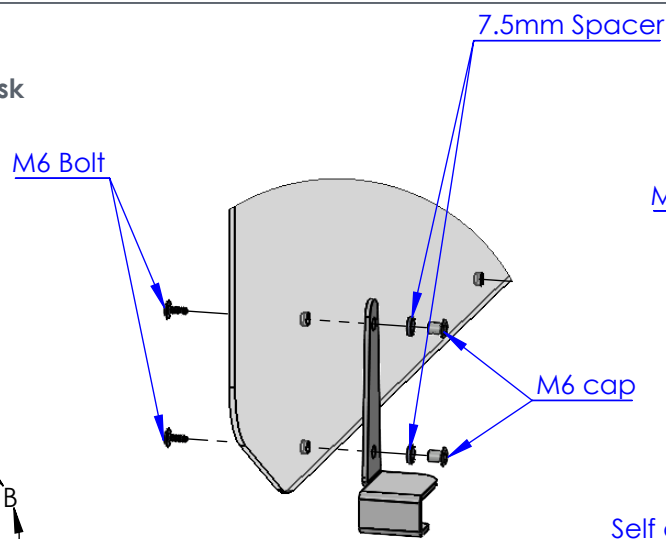

Blade screen -  
End fixing brackets  
 Single depth Oblique desk

DETAIL A  
 SCALE 1 : 5

Blade screen -  
Middle fixing brackets  
 Single depth Oblique desk

Detail A  
 Scale 1 : 6  
 FRONT BRACKET

Detail B  
 Scale 1 : 6  
 REAR BRACKET

High Blade Screen  
 Single Depth, Desk Screen - fitting instructions

**verco.**

t: +44 (0) 448000 w: verco.co.uk