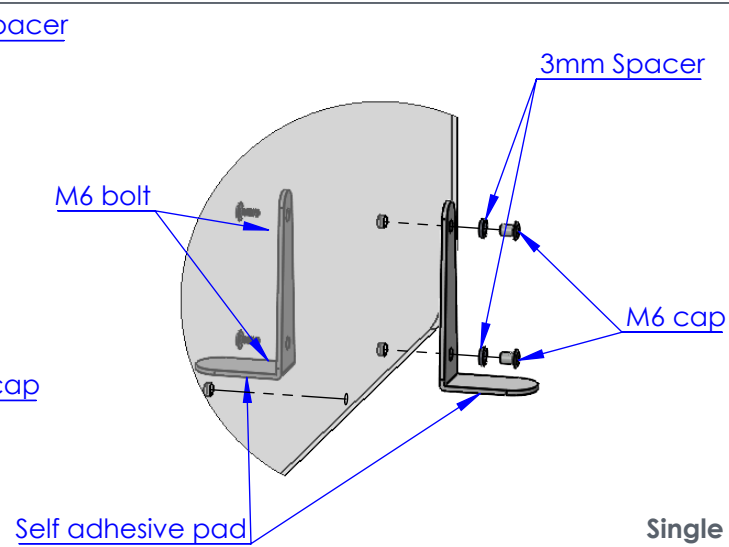

Blade screen -  
End fixing brackets  
 Single depth Oblique desk

DETAIL A  
 SCALE 1 : 5

Blade screen -  
Middle fixing brackets  
 Single depth Oblique desk

Detail A  
 Scale 1 : 6  
 FRONT BRACKET

Detail B  
 Scale 1 : 6  
 REAR BRACKET

High Blade Screen  
 Single Depth, Desk Screen - fitting instructions

**verco.**

t: +44 (0) 448000 w: verco.co.uk