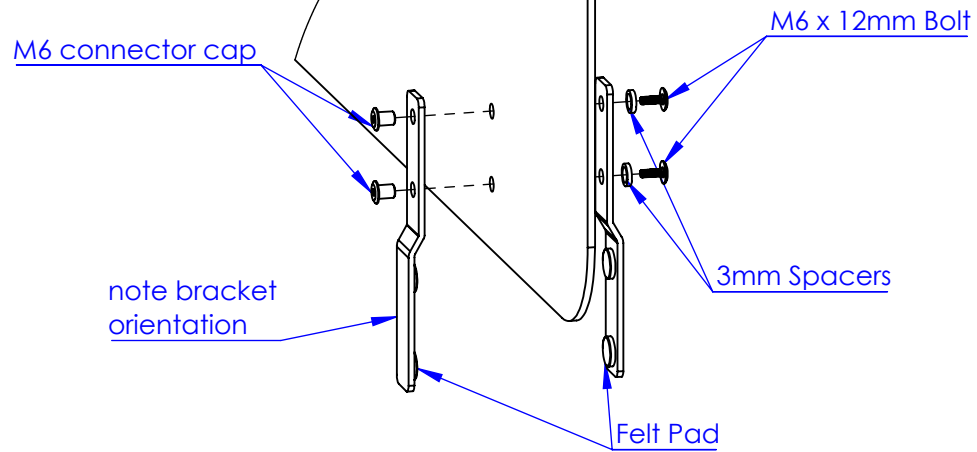

**5mm Acrylic LBAO Screen.
Bracket fitting to suit 12mm
Longboard Upholstered
Screens**

Method

- loosley fit the brackets as shown
- slide the add on screen over the exisiting screen.
- pinch up the top bolt
- tighten the lower bolt until secure