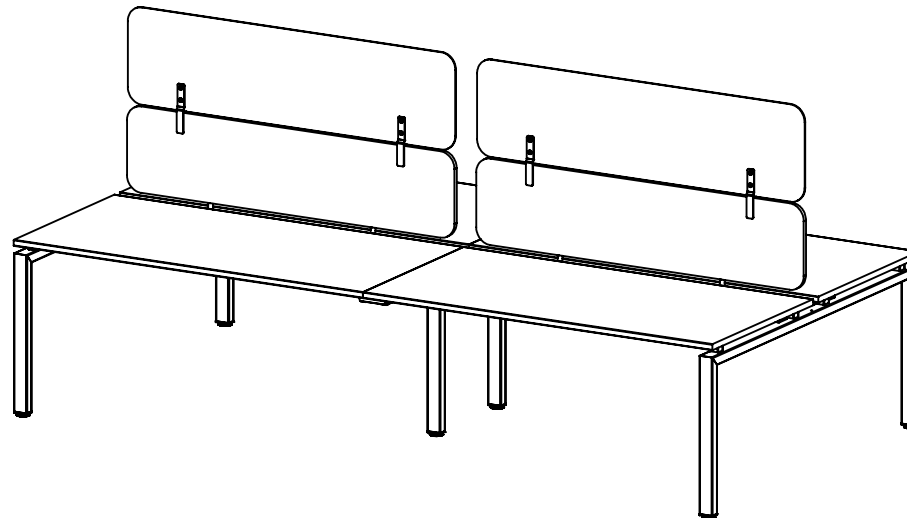

**5mm Acrylic LBAO Screen.
Bracket fitting to suit 12mm
Longboard Upholstered
Screens**

Method

- loosley fit the brackets as shown
- slide the add on screen over the exisiting screen.
- pinch up the top bolt
- tighten the lower bolt until secure