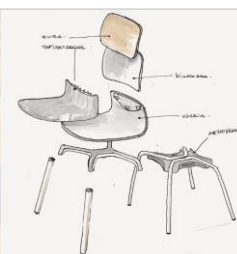

# Kody\_

Original and elegant, the Kody range offers a family of chairs, stools and lounge chairs that can create a refined workspace, cafe, restaurant or break-out spaces. Succumb to the charm and versatility of this collection and select the chair and finishes to meet your requirements. The separate back pad provides a great deal of flexibility of the back, evidence of the perfect fusion of form and function for the very best in user comfort

KOD 1

KOD 1 PU

KOD 2

code / description		plastic shell	A	B	C	D	E	Fabric Required	Kgs
KOD 1	medium back, plastic shell stacking four legged chair	218						-	11
KOD 1 PU	medium back, plastic shell stacking four legged chair - with an upholstered inner seat pad, plastic outer shell and back							0.70	11

- Seat shell** Polypropylene seat shell - Stock colours: Black / White
- Frame** Steel, stacking, tubular four legged frame, with stabilising feet - Black or white finish
- Seat pad:** Shaped posture seat with distinct waterfall front edge. Combustion modified High Resilient (CMHR) foam. Tailored upholstery.
- Back pad:** Polypropylene back pad - Stock colours: Black / White
- Five star base** Black or White five star base with twin-wheel safety castors

As a mobile and flexible seating solution, Kody is able to provide you with a new option for break-out , meeting and relaxation spaces.

**Standard Product Information**

- Seat shell** Polypropylene seat shell - Stock colours: Black / White
- Seat pad:** Shaped posture seat with distinct waterfall front edge. Combustion modified High Resilient (CMHR) foam. Tailored upholstery.
- Back pad:** Polypropylene back pad - Stock colours: Black / White
- Five star base** Black or White five star base with twin-wheel safety castors