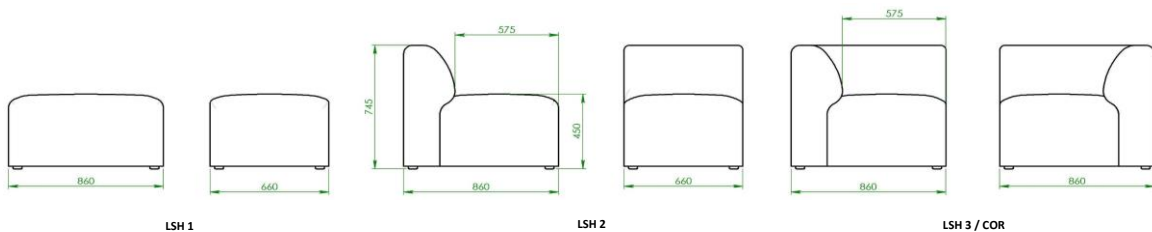

verco.

lush.

stylish modularity

lush_stylish modularity

NB - The above single units are supplied **without** including linking brackets, which can be ordered separately (**see below**)

code / description		B	C	D	E	Hide	Fabric Required	Kgs
LSH 1	single lounge stool					-	1.9	16.8
LSH 2	single seating unit with back					-	3.0	21.8
LSH 3 LH	single seating unit with back and a left hand facing arm					-	4.3	31.0
LSH 3 RH	single seating unit with back and a right hand facing arm					-	4.3	31.0
LSH COR	single corner seating unit with back					-	4.3	31.0
LSH 2 S	two seater sofa, including brackets					-	8.6	62.0
LSH 3 S	three seater sofa, including brackets					-	11.6	83.8
LSH 4 S	four seater sofa, including brackets					-	14.6	105.6
LSH LRC	pair of loose rectangular cushions					-	0.4	

Options

two tone upholstery
 single unit brackets
 corner unit brackets

TT 5%
 LSH BKT
 LSH BKT COR

LSH 2 S

LSH 3 S
(not including optional cushions)

LSH 4 S

NB - The above sofas are supplied **including** linking brackets.

Three seater sofa with a Lounge stool, (including linking brackets 3 x LSH BKT)

Example B

Three seater corner sofa with a single unit, (including linking brackets - 1 x LSH BKT COR, 1 x LSH BKT)

Example C

Three seater corner sofa with a single unit, with a Lounge stool (including linking brackets - 1 x LSH BKT COR, 2 x LSH BKT)

Example D

Four seater corner sofa with a single unit, with a single unit, and a left hand end unit (including linking brackets - 1 x LSH BKT COR, 3 x LSH BKT)