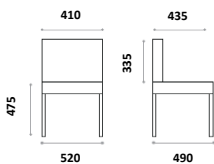

verco.

leo.

leo\_ woodframe side chair

LEO 1

code / description	A	B	C	D	E	Fabric Required	Kgs
LEO 1						0.60	5.2

**Standard Product Information**

- Frame:** Solid beech, four legged frame, clear lacquer finish, with nylon glides
- Upholstered seat :** Shaped plywood, with (CMHR) combustion modified high resilient foam and tailored upholstery
- Back:** Shaped plywood back support, clear lacquer finish

**Options**

stain to Verco Oak, Black or Graphite  
 stain to sample

- S 5%
- STS 10%

LEO 1

A super-stylish, wooden framed, four-legged, visitor side chair, with an upholstered seat. The simplicity of leo is deceiving, with the legs connected by a robust cross-connection under the seat. The subtle inclination of the back legs ensures that not only is the chair visually balanced, but is super-stable in use, while the curve of the back support follows the shape of your back to provide a surprising level of comfort