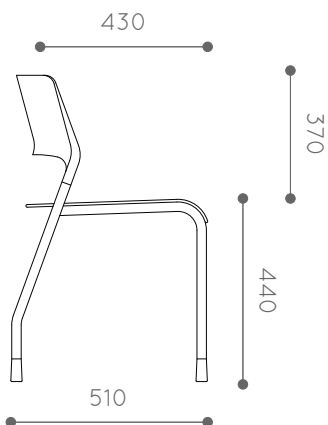

muse_ plastic colours

black (bl)

blue (bu)

green (gn)

stone (st)

red (r)

Verco Office Furniture Limited
Chapel Lane, High Wycombe
Buckinghamshire HP12 4BG

t. +44 (0) 1494 448 000
info@verco.co.uk