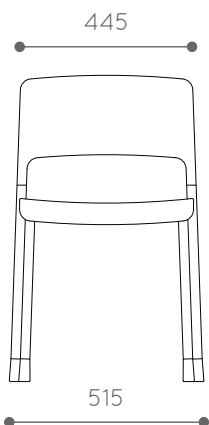

muse_ plastic colours

black (bl)

blue (bu)

green (gn)

stone (st)

red (r)

Verco Office Furniture Limited
Chapel Lane, High Wycombe
Buckinghamshire HP12 4BG

t. +44 (0) 1494 448 000
info@verco.co.uk